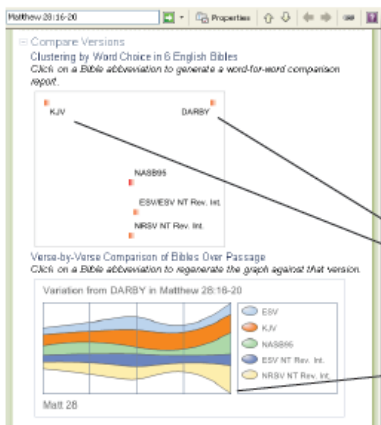

Plan One

On the Home Page is the section, Bible Study Starter which contains the area Study Passage. When you enter a passage in the box and click Go you generate a Passage Guide report. From this one report you can literally fulfill all of the principles of Inductive Bible Study.

Read

After you click Go, your Preferred Bible opens and the Passage Guide report builds. Read through the passage several times in your favorite Bible.

Now look at the Passage Guide and you'll see access to numerous automated reports that assist you in reading the text from multiple Bibles.

The Compare Versions section is designed to be a visual "indicator" highlighting differences in various Bibles.

The broader the rivers, the more disagreement