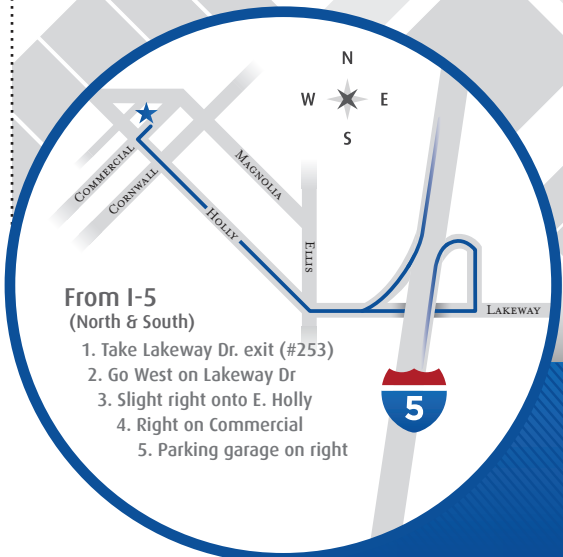

LOGOS CAMPUS MAP

(800) 875-6467 | 1313 Commercial St. Bellingham, WA 98225

From I-5 (North & South)

1. Take Lakeway Dr. exit (#253)
2. Go West on Lakeway Dr
3. Slight right onto E. Holly
4. Right on Commercial
5. Parking garage on right

- 1** Logos Building 1 (Reception)
- 2** Logos Building 2
- 3** Logos Building 3

- P** Parking Garage